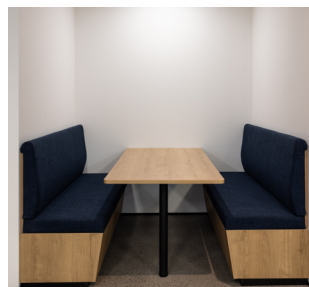

# 125 Queen St

**Joinery**

**Project**  
Commercial

**Location**  
125 Queen St  
Auckland CBD

**Client**  
Cachet Group

**Value**  
\$340k

This project for interior design and office fitout company Cachet Group involved designing, manufacturing and installing joinery for a multi-level commercial office fitout on Queen St, Auckland.

Haydn & Rollett handled all the fixed joinery, including solid oak privacy screens, work benches and utility storage stations. As well, the team took care of the cabinetry for the kitchens, using a pure-grain finished Melteca in 'Classic Oak' and 'Storm'.